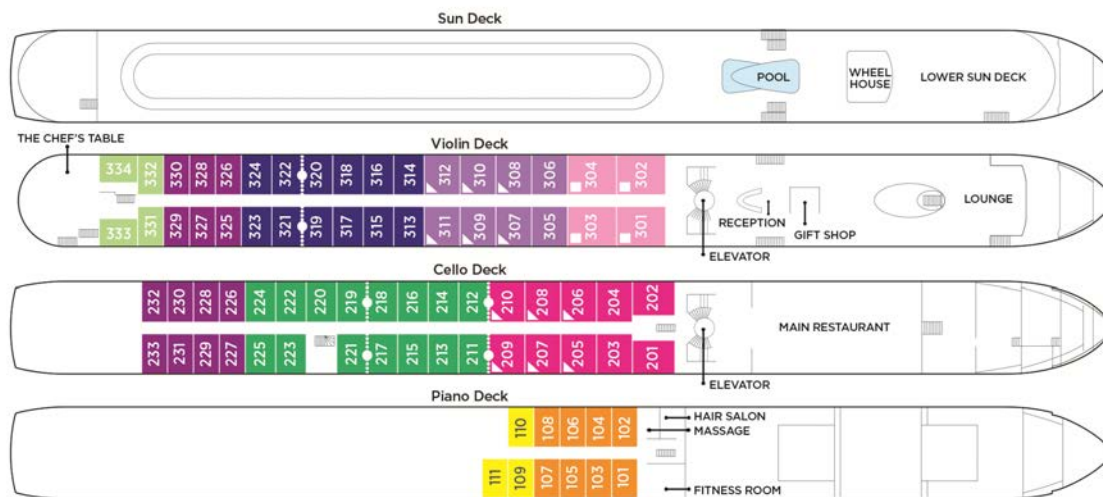

TECHNICAL DATA - AMAVIOLA

Built: 2016   **Length:** 443 ft.   **Width:** 38 ft.   **Crew:** 51   **Staterooms:** 78   **Passengers:** 156   **Registry:** Switzerland

Travel Protection: Please ask your Travel Advisor about your protection options or contact your local provider.

Terms & Conditions: All rates are per person in USD, based on double occupancy, in a Category E stateroom (solo travellers in a double occupancy must pay an additional single supplement amount before receiving any discounts). Savings are applicable only to new reservations and are reflected in the pricing when applicable. Upgrades, optional land programs, port charges, visas, airfares and gratuities are additional. Other restrictions may apply. For complete details, general information and terms & conditions, please contact your Travel Advisor. AmaWaterways reserves the right to revise any errors on the flyer. Itinerary and shore excursions are subject to change at any time without notice. CST#2065452-20. V21NOV24SI